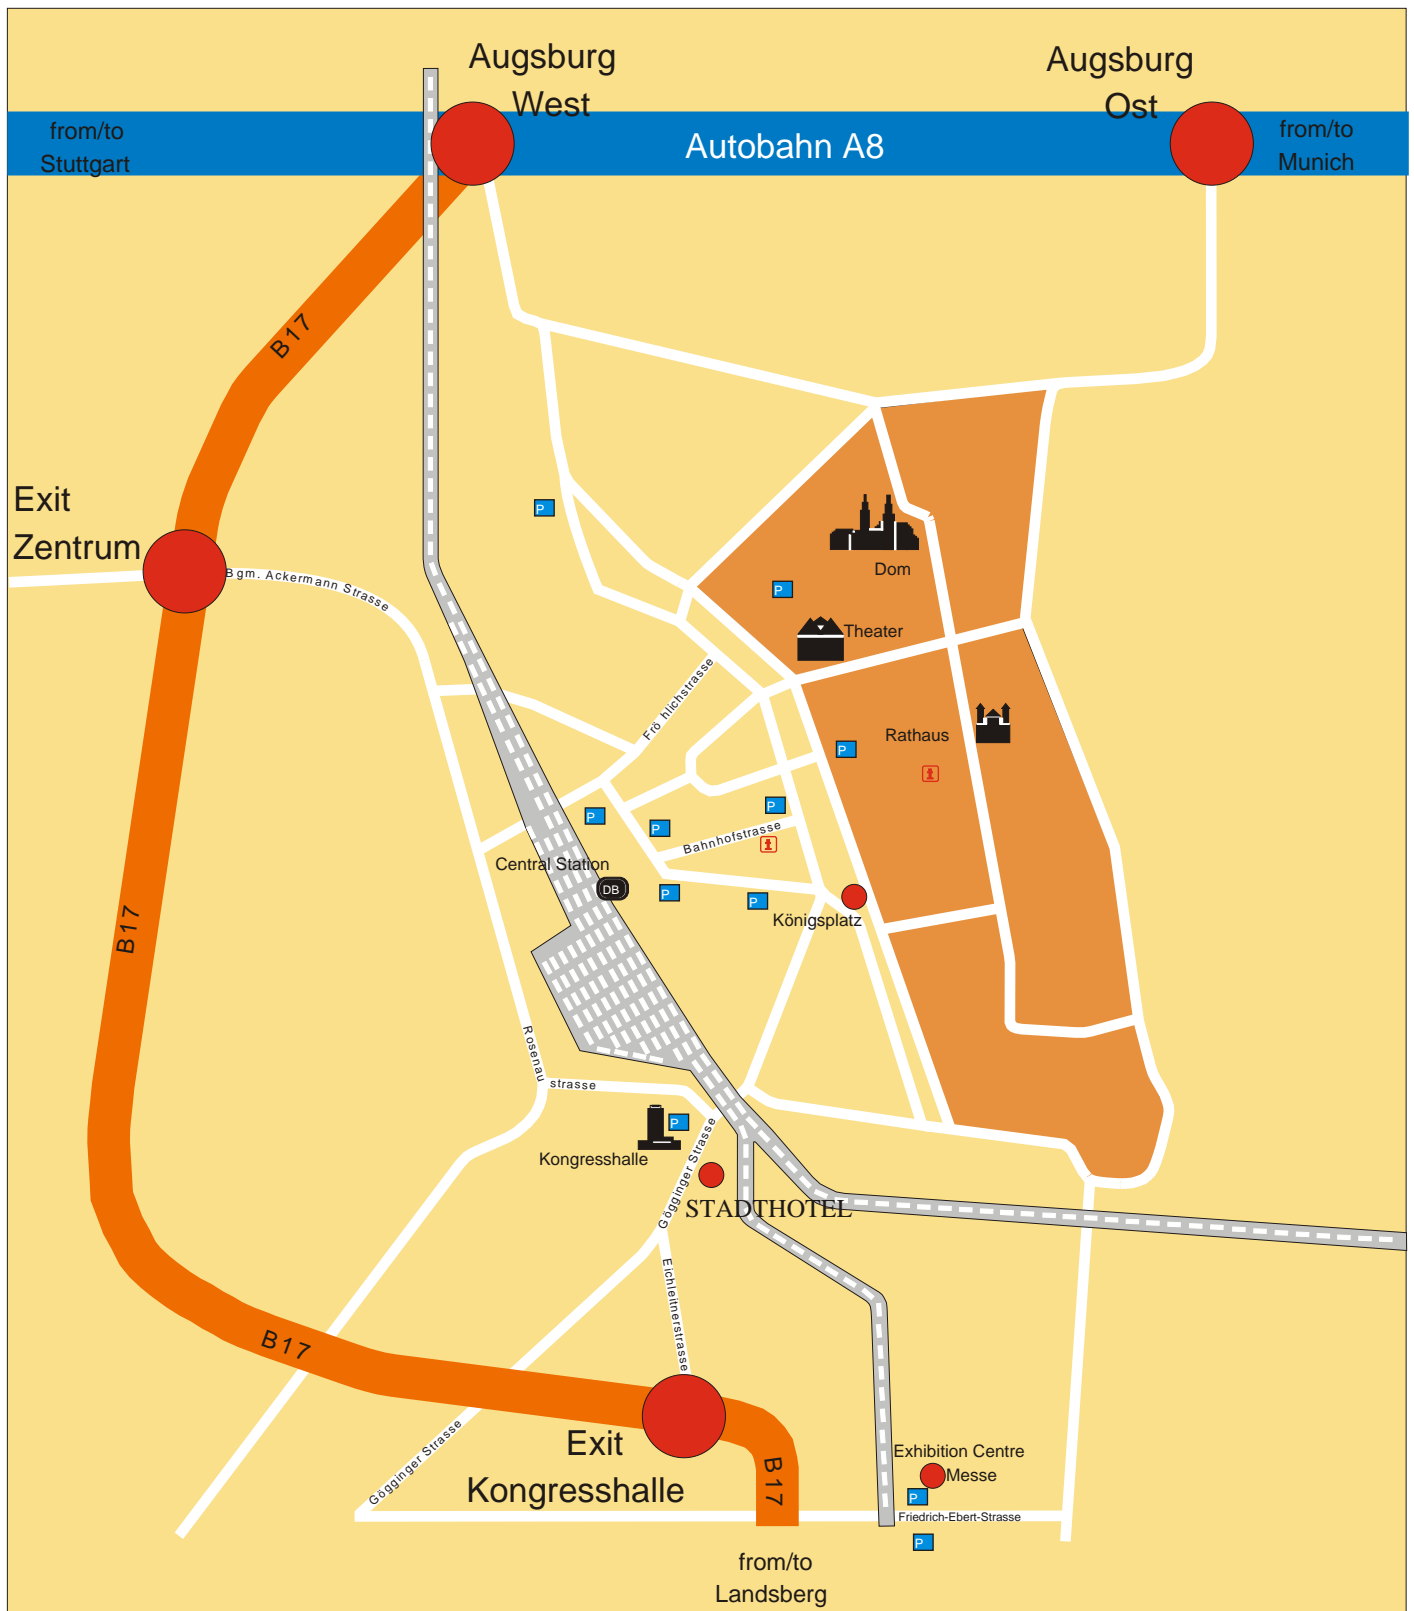

# How to find the Stadthotel in Augsburg

## from Stuttgart/Munich

- Exit Augsburg West direction to Landsberg
- Exit A-Zentrum traffic light to direction Zentrum
- straight to Bgm. Ackermann-Strasse follow signs Kongresshalle
- going to Rosenaustrasse,
- crossroads to the right (Gögginger Strasse)
- after 300m you will see the Stadthotel in Augsburg on left hand
- next crossroad turn over

## from Landsberg

- Exit Kongresshalle/Alte Universität (one after exhibition centre/Messe)
- end of Eichleitnerstrasse turn right follow signs Kongresshalle
- after 500m you will see the Stadthotel in Augsburg on left hand